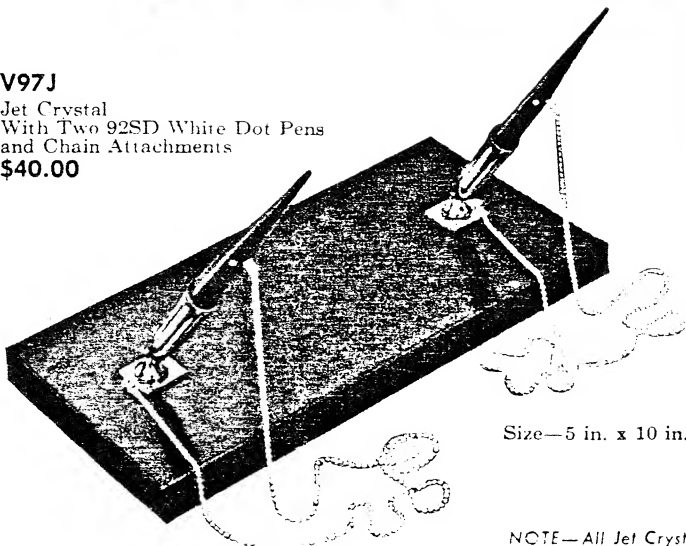

65J-3
Jet Crystal
With White Dot Pen,
Stratowriter and Pencil
\$73.00

Size—8 in. x 14 in.

40J-3
Jet Crystal
With White Dot Pen,
Stratowriter and Pencil
\$48.00

Size—5 in. x 10 in.

Desk Sets with Chains

V97J
Jet Crystal
With Two 92SD White Dot Pens
and Chain Attachments
\$40.00